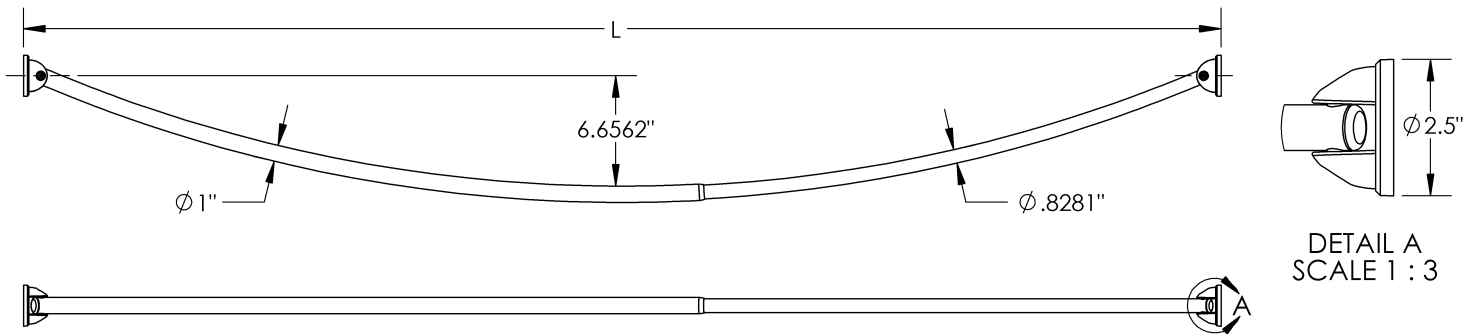

Shower Curtain Rod

Length 44-72"	Product Type Single	Material Stainless Steel
-------------------------	-------------------------------	------------------------------------

MECHANICAL DATA

INSTALLATION

Includes stainless steel screws to install into adequate structural blocking