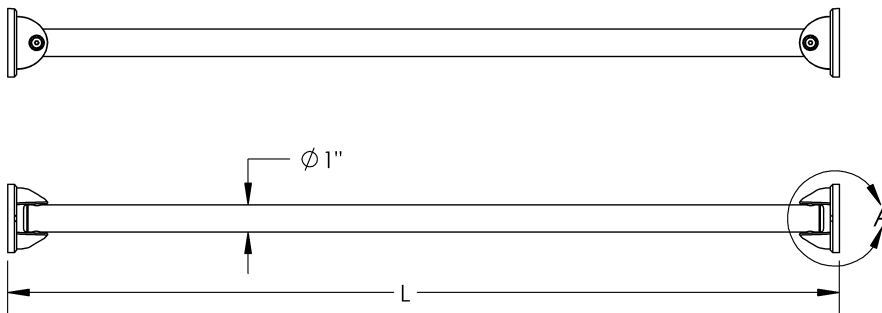

ABBREVIATION LEGEND

Standard Finish

Custom Finish

Shower Curtain Rod

Length

36" | 60" | 44-72" | 30"

Product Type

Single

Material

Stainless Steel

MECHANICAL DATA

INSTALLATION

Includes stainless steel screws to install into adequate structural blocking

HARDWARE

Quantity : 4

Quantity : 4

Quantity : 2