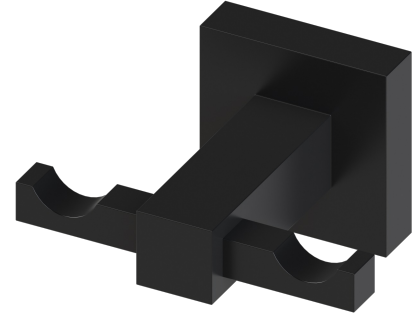

ABBREVIATION LEGEND

Standard Finish

Custom Finish

Product Type | Material

Dual | Brass

Bora - Robe Hook