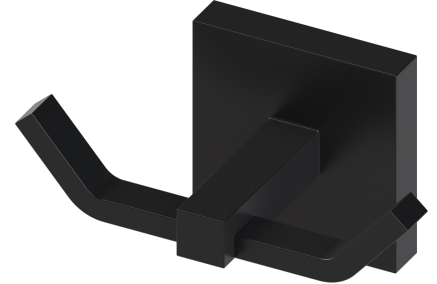

ABBREVIATION LEGEND

Standard Finish

Custom Finish

Product Type   Material

Dual   Brass

Edo - Robe Hook