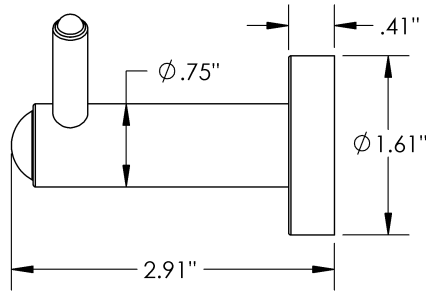

Product Type

Dual

Material

Brass

MECHANICAL DATA

INSTALLATION

Includes stainless steel screws to install into adequate structural blocking

HARDWARE