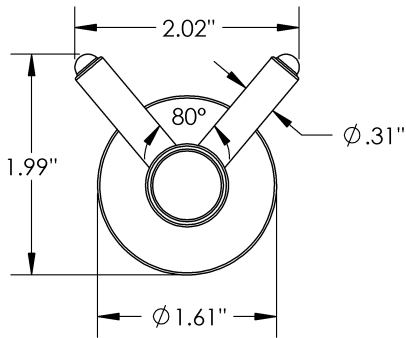

Product Type

Dual

Material

Brass

MECHANICAL DATA

INSTALLATION

Includes stainless steel screws to install into adequate structural blocking

HARDWARE