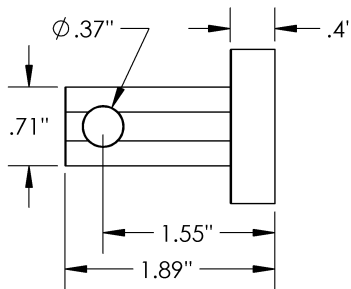

Product Type | Material

Dual | Brass

MECHANICAL DATA

INSTALLATION

Includes stainless steel screws to install into adequate structural blocking

HARDWARE

Quantity : 2

Quantity : 2