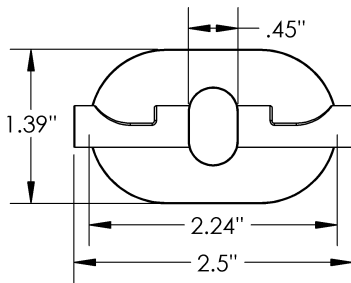

Product Type | Material

Dual | Brass

MECHANICAL DATA

INSTALLATION

Includes stainless steel screws to install into adequate structural blocking

HARDWARE

Quantity : 2

Quantity : 2