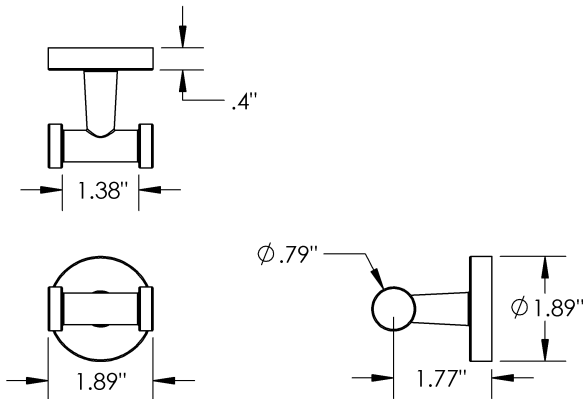

Product Type | Material

Single | Dual Metal

MECHANICAL DATA

INSTALLATION

Includes stainless steel screws to install into adequate structural blocking

HARDWARE

Quantity : 2

Quantity : 2