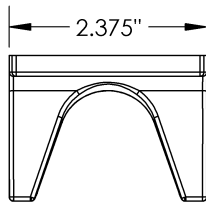

Dual

Material

Zinc Alloy

MECHANICAL DATA

Hugo - Robe Hook

INSTALLATION

Includes stainless steel screws to install into adequate structural blocking

HARDWARE