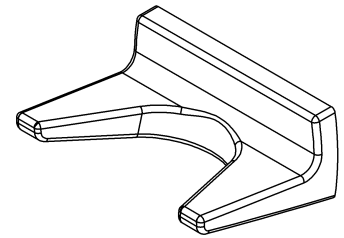

Dual

Material

Zinc Alloy

MECHANICAL DATA

Hugo - Robe Hook

INSTALLATION

Includes stainless steel screws to install into adequate structural blocking

HARDWARE