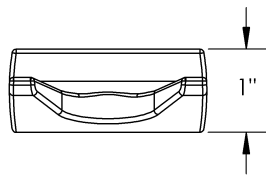

Dual

Material

Zinc Alloy

MECHANICAL DATA

Hugo - Robe Hook

INSTALLATION

Includes stainless steel screws to install into adequate structural blocking

HARDWARE