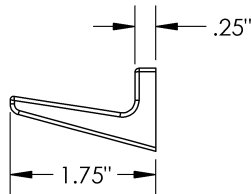

Dual

Material

Zinc Alloy

MECHANICAL DATA

Hugo - Robe Hook

INSTALLATION

Includes stainless steel screws to install into adequate structural blocking

HARDWARE