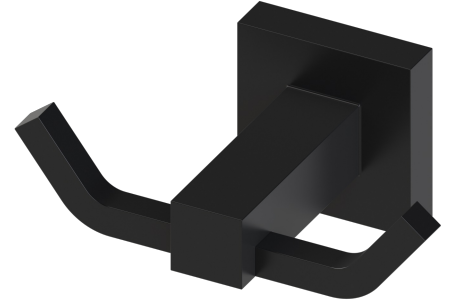

EL YOKU

ABBREVIATION LEGEND

Standard Finish

Custom Finish

Product Type | Material

Dual | Brass

Jan - Robe Hook