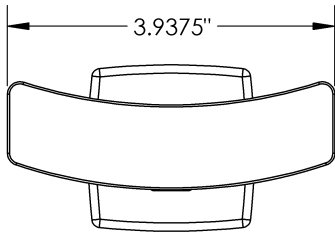

EL YOKU

ABBREVIATION LEGEND

Standard Finish

Custom Finish

Product Type | **Material**
Single | Dual | Stainless Steel

MECHANICAL DATA

Jeju - Robe Hook

INSTALLATION

Includes stainless steel screws to install into adequate structural blocking
HARDWARE

Quantity : 2

Quantity : 2

Quantity : 1

PRODUCT FAMILY