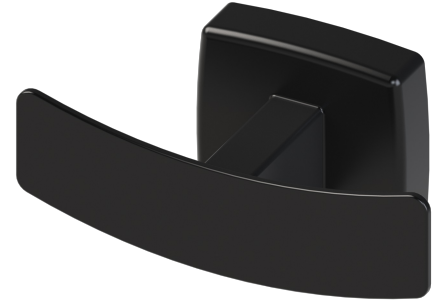

EL YOKU

ABBREVIATION LEGEND

Standard Finish

Custom Finish

Product Type | **Material**
Single | Dual | Stainless Steel

MECHANICAL DATA

Jeju - Robe Hook

INSTALLATION

Includes stainless steel screws to install into adequate structural blocking
HARDWARE

Quantity : 2

Quantity : 2

Quantity : 1

PRODUCT FAMILY