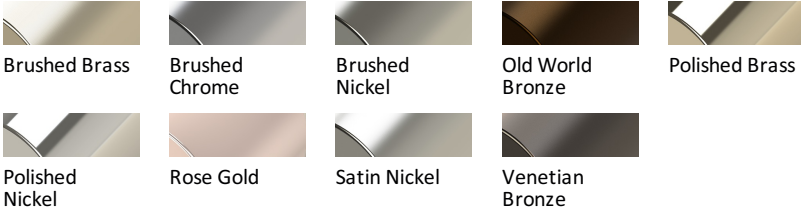

EL YOKU

ABBREVIATION LEGEND

Standard Finish

Custom Finish

Product Type | **Material**
Single | Dual | Stainless Steel

MECHANICAL DATA

Jeju - Robe Hook

INSTALLATION

Includes stainless steel screws to install into adequate structural blocking
HARDWARE

Quantity : 2

Quantity : 2

Quantity : 1

PRODUCT FAMILY