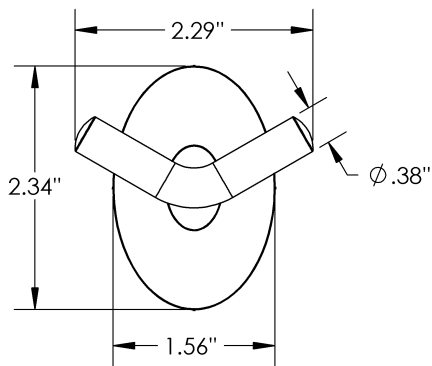

Product Type

Dual

Material

Brass

Mesa - Robe Hook

MECHANICAL DATA

INSTALLATION

Includes stainless steel screws to install into adequate structural blocking