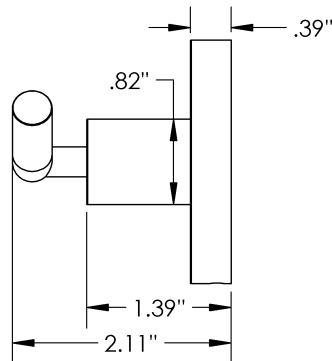

Product Type

Dual

Material

Brass

Mesa - Robe Hook

MECHANICAL DATA

INSTALLATION

Includes stainless steel screws to install into adequate structural blocking