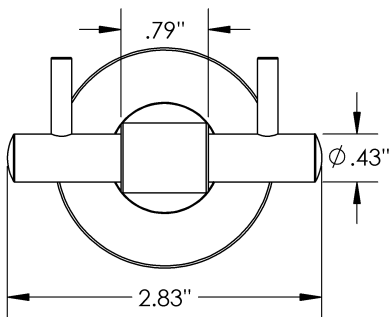

Product Type

Dual

Material

Stainless Steel

MECHANICAL DATA

INSTALLATION

Includes stainless steel screws to install into adequate structural blocking

HARDWARE