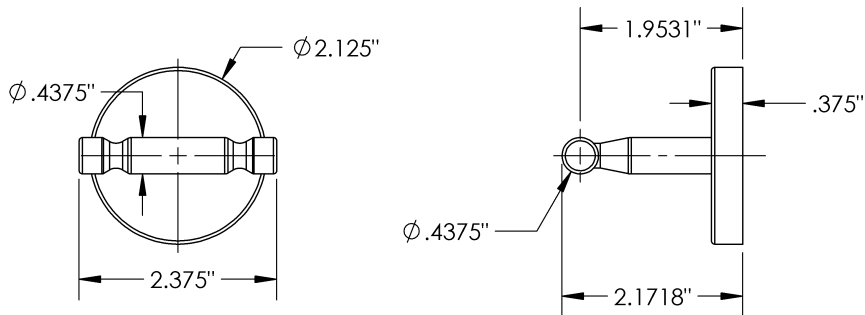

Product Type

Single | Dual

Material

Metal

MECHANICAL DATA

INSTALLATION

Includes stainless steel screws to install into adequate structural blocking

HARDWARE