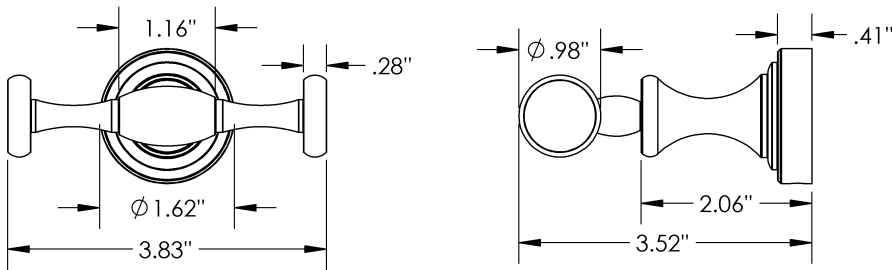

Product Type	Material
Dual	Brass

MECHANICAL DATA

INSTALLATION

Includes stainless steel screws to install into adequate structural blocking

HARDWARE

Quantity : 2

Quantity : 2

Quantity : 1