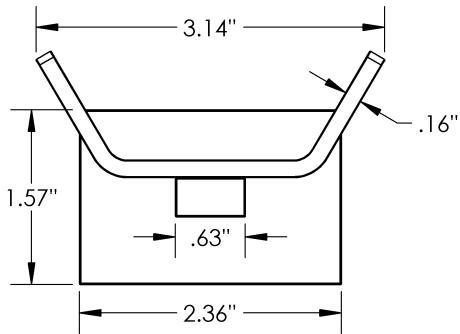

Product Type

Dual

Material

Brass

Troy - Robe Hook

MECHANICAL DATA

INSTALLATION

Includes stainless steel screws to install into adequate structural blocking