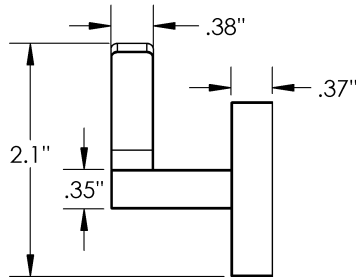

Product Type

Dual

Material

Brass

Troy - Robe Hook

MECHANICAL DATA

INSTALLATION

Includes stainless steel screws to install into adequate structural blocking