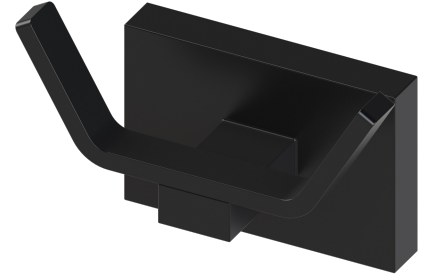

EL YOKU

ABBREVIATION LEGEND

Standard Finish

Chrome

Matte Black

Satin

Custom Finish

Brushed Brass

Product Type

Dual

Material

Brass

Troy - Robe Hook

MECHANICAL DATA

INSTALLATION

Includes stainless steel screws to install into adequate structural blocking