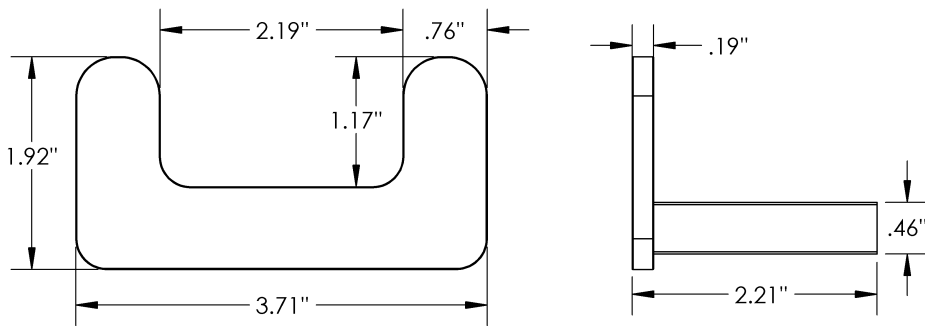

Product Type Material

Dual Brass

MECHANICAL DATA

INSTALLATION

Includes stainless steel screws to install into adequate structural blocking

HARDWARE

Quantity : 2

Quantity : 2