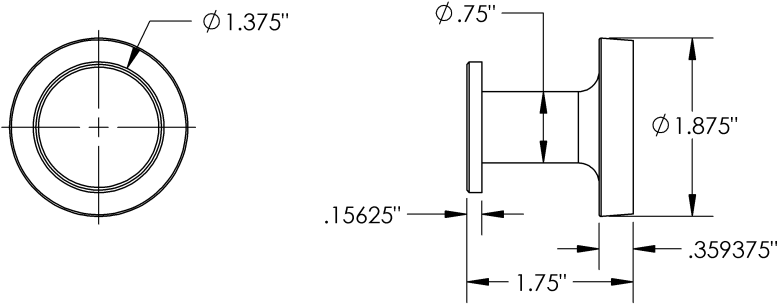

Product Type
Single

Material
Metal

MECHANICAL DATA

Aater - Robe Hook

INSTALLATION

Includes stainless steel screws to install into adequate structural blocking

HARDWARE

Quantity : 2