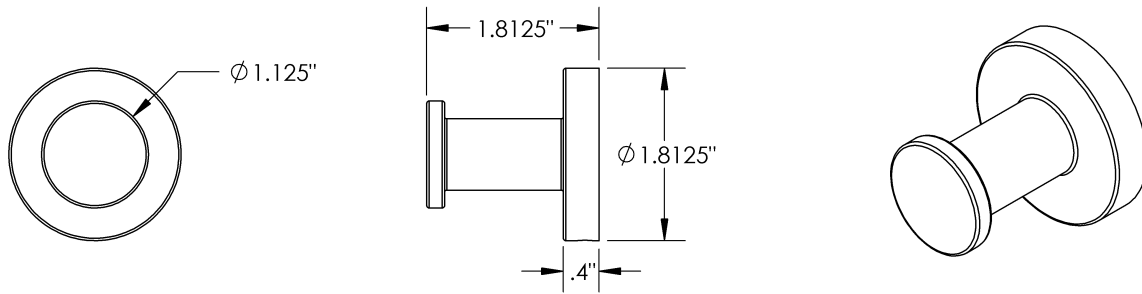

ABBREVIATION LEGEND

Standard Finish

Custom Finish

Product Type
Single

Material
Metal

MECHANICAL DATA

INSTALLATION

Includes stainless steel screws to install into adequate structural blocking