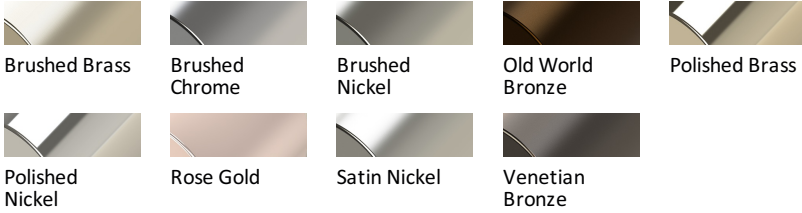

ABBREVIATION LEGEND

Standard Finish

Custom Finish

Product Type
Single

Material
Metal

MECHANICAL DATA

INSTALLATION

Includes stainless steel screws to install into adequate structural blocking