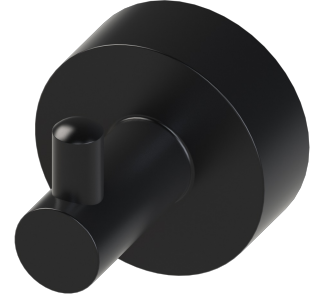

ABBREVIATION LEGEND

Standard Finish

Chrome Matte Black Satin

Custom Finish

Brushed Brass Brushed Chrome Brushed Nickel Old World Bronze Polished Brass

Polished Nickel Rose Gold Satin Nickel Venetian Bronze

Product Type
Single

Material
Brass

Hydra - Robe Hook

MECHANICAL DATA

INSTALLATION

Includes stainless steel screws to install into adequate structural blocking

HARDWARE

Quantity : 2