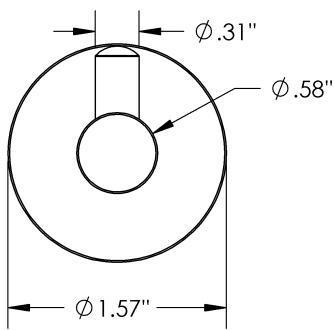

Product Type
Single

Material
Brass

Hydra - Robe Hook

MECHANICAL DATA

INSTALLATION

Includes stainless steel screws to install into adequate structural blocking

HARDWARE

Quantity : 2