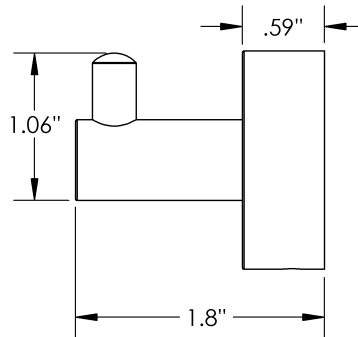

Product Type
Single

Material
Brass

Hydra - Robe Hook

MECHANICAL DATA

INSTALLATION

Includes stainless steel screws to install into adequate structural blocking

HARDWARE

Quantity : 2