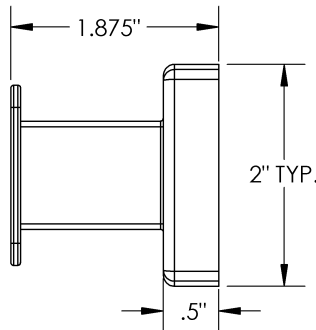

Product Type
Single | Dual

Material
Stainless Steel

Jeju - Robe Hook

MECHANICAL DATA

INSTALLATION

Includes stainless steel screws to install into adequate structural blocking

HARDWARE

Quantity : 2