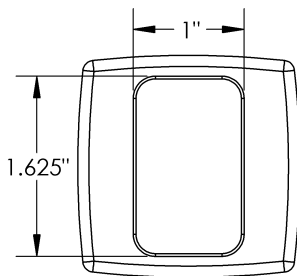

Product Type
Single | Dual

Material
Stainless Steel

Jeju - Robe Hook

MECHANICAL DATA

INSTALLATION

Includes stainless steel screws to install into adequate structural blocking

HARDWARE

Quantity : 2