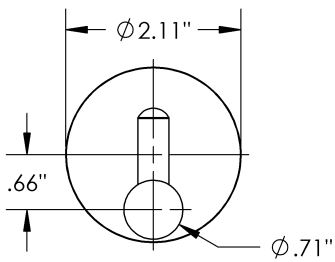

Product Type

Single

Material

Brass

MECHANICAL DATA

Kandy - Robe Hook

INSTALLATION

Includes stainless steel screws to install into adequate structural blocking