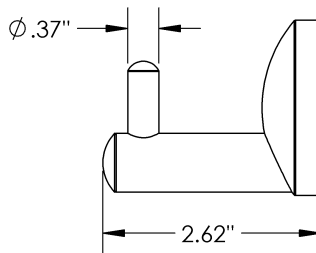

Product Type

Single

Material

Brass

MECHANICAL DATA

Kandy - Robe Hook

INSTALLATION

Includes stainless steel screws to install into adequate structural blocking