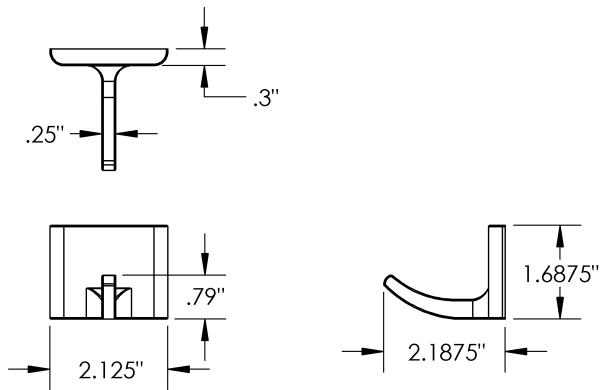

Product Type

Single | Dual

Material

Zinc Alloy

MECHANICAL DATA

Mete - Robe Hook

INSTALLATION

Includes stainless steel screws to install into adequate structural blocking