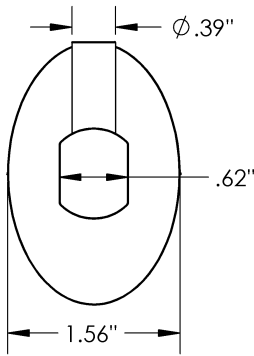

Product Type
Single

Material
Brass

MECHANICAL DATA

INSTALLATION

Includes stainless steel screws to install into adequate structural blocking

HARDWARE

Quantity : 2

Quantity : 2