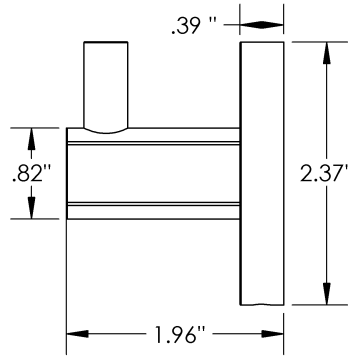

Product Type
Single

Material
Brass

MECHANICAL DATA

INSTALLATION

Includes stainless steel screws to install into adequate structural blocking

HARDWARE

Quantity : 2

Quantity : 2