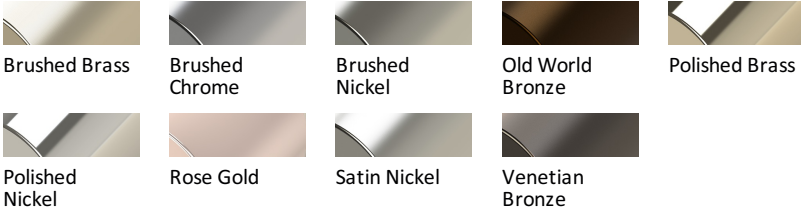

ABBREVIATION LEGEND

Standard Finish

Chrome Matte Black Satin

Custom Finish

Brushed Brass Brushed Chrome Brushed Nickel Old World Bronze Polished Brass
Polished Nickel Rose Gold Satin Nickel Venetian Bronze

Product Type
Single

Material
Brass

MECHANICAL DATA

INSTALLATION

Includes stainless steel screws to install into adequate structural blocking

HARDWARE

Quantity : 2

Quantity : 2