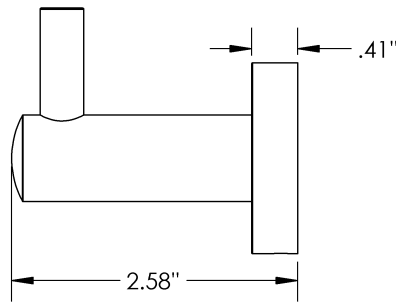

Single

Material

Brass

MECHANICAL DATA

Sento - Robe Hook

INSTALLATION

Includes stainless steel screws to install into adequate structural blocking

HARDWARE