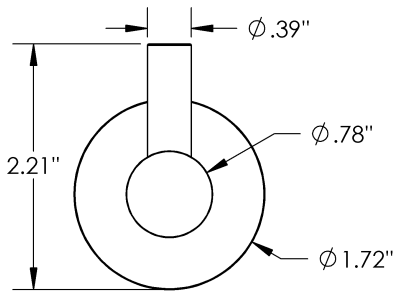

Single

Material

Brass

MECHANICAL DATA

Sento - Robe Hook

INSTALLATION

Includes stainless steel screws to install into adequate structural blocking

HARDWARE