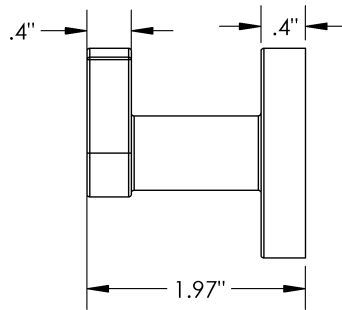

Product Type
Single | Dual

Material
Metal

Stor - Robe Hook

MECHANICAL DATA

INSTALLATION

Includes stainless steel screws to install into adequate structural blocking

HARDWARE

Quantity : 2