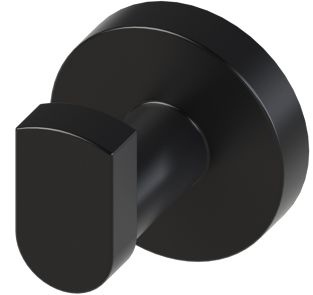

EL YOKU

ABBREVIATION LEGEND

Standard Finish

Chrome Matte Black Satin

Custom Finish

Brushed Brass Brushed Chrome Brushed Nickel Old World Bronze Polished Brass

Polished Nickel Rose Gold Satin Nickel Venetian Bronze

Product Type
Single | Dual

Material
Metal

Stor - Robe Hook

MECHANICAL DATA

INSTALLATION

Includes stainless steel screws to install into adequate structural blocking

HARDWARE

Quantity : 2