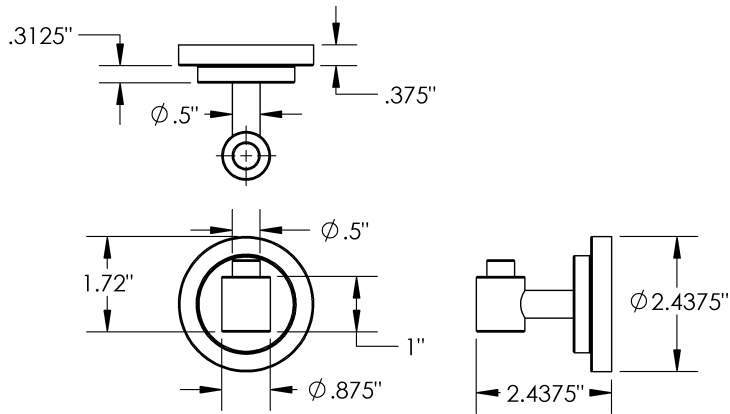

Product Type

Single

Material

Zinc Alloy

MECHANICAL DATA

Trier - Robe Hook

INSTALLATION

Includes stainless steel screws to install into adequate structural blocking