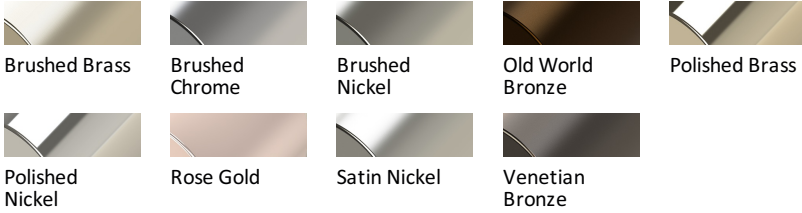

ABBREVIATION LEGEND

Standard Finish

Chrome Matte Black Satin

Custom Finish

Brushed Brass Brushed Chrome Brushed Nickel Old World Bronze Polished Brass
Polished Nickel Rose Gold Satin Nickel Venetian Bronze

Product Type

Single

Material

Zinc Alloy

MECHANICAL DATA

Trier - Robe Hook

INSTALLATION

Includes stainless steel screws to install into adequate structural blocking