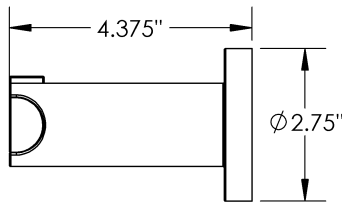

Single

Material

Zinc Alloy

Product Style

Arm

MECHANICAL DATA

Capri - Toilet Paper Holder

INSTALLATION