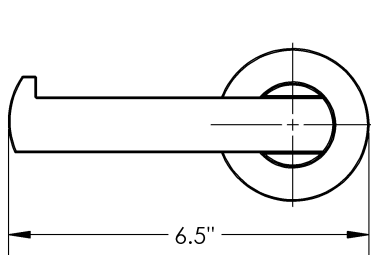

Single

Material

Zinc Alloy

Product Style

Arm

MECHANICAL DATA

Capri - Toilet Paper Holder

INSTALLATION