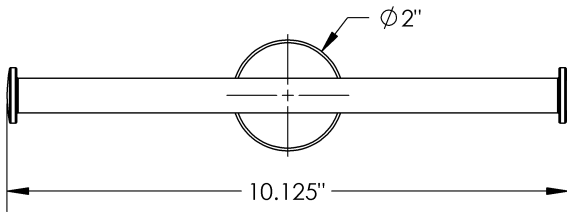

Product Type

Single | Dual

Material

Brass | Zinc Alloy

Product Style

Shelved | Arm

MECHANICAL DATA

INSTALLATION

Includes stainless steel screws to install into adequate structural blocking

HARDWARE

Quantity : 2

Quantity : 2

Quantity : 1

PRODUCT FAMILY