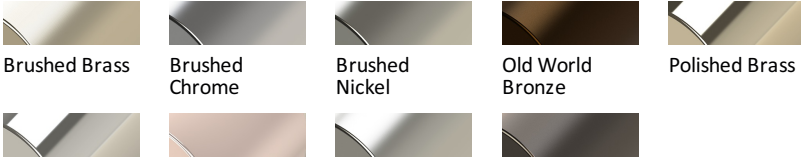

ABBREVIATION LEGEND

Standard Finish

Chrome Matte Black Satin

Custom Finish

Brushed Brass Brushed Chrome Brushed Nickel Old World Bronze Polished Brass

Polished Nickel Rose Gold Satin Nickel Venetian Bronze

Product Type

Single | Dual

Material

Brass | Zinc Alloy

Product Style

Shelved | Arm

MECHANICAL DATA

INSTALLATION