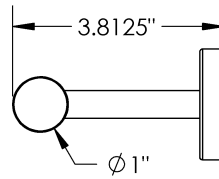

Product Type

Single | Dual

Material

Brass | Zinc Alloy

Product Style

Shelved | Arm

MECHANICAL DATA

INSTALLATION