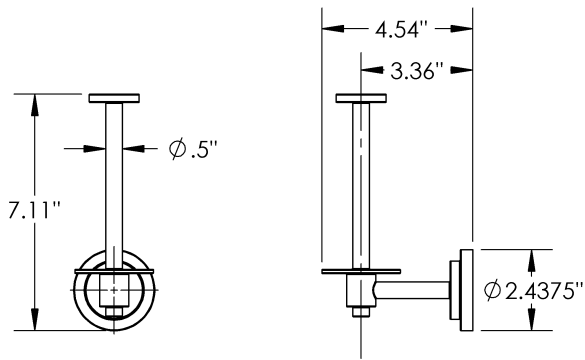

Product Type

Single

Material

Zinc Alloy

Product Style

Pivoted | Arm

MECHANICAL DATA

INSTALLATION

Includes stainless steel screws to install into adequate structural blocking

HARDWARE

Quantity : 2

Quantity : 2

Quantity : 1

PRODUCT FAMILY