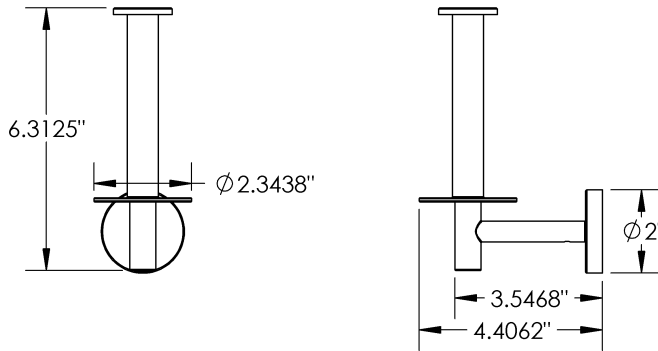

Product Type

Single | Dual

Material

Brass | Zinc Alloy

Product Style

Shelved | Arm

Myra - Toilet Paper Holder

MECHANICAL DATA

INSTALLATION

Includes stainless steel screws to install into adequate structural blocking

HARDWARE

Quantity : 2

Quantity : 2

Quantity : 1

PRODUCT FAMILY