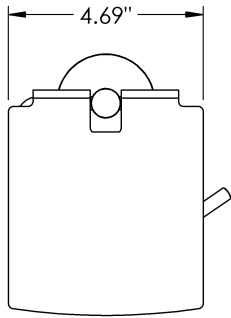

Single

Material

Brass

Product Style

Hooded | Ring

Baha - Toilet Paper Holder

MECHANICAL DATA

INSTALLATION