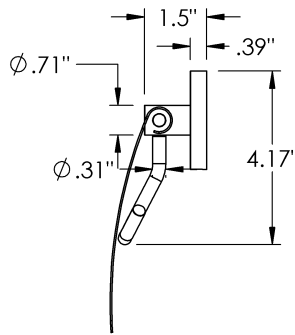

Single

Material

Brass

Product Style

Hooded | Ring

Baha - Toilet Paper Holder

MECHANICAL DATA

INSTALLATION

Includes stainless steel screws to install into adequate structural blocking

HARDWARE

Quantity : 2

Quantity : 2

Quantity : 1

PRODUCT FAMILY