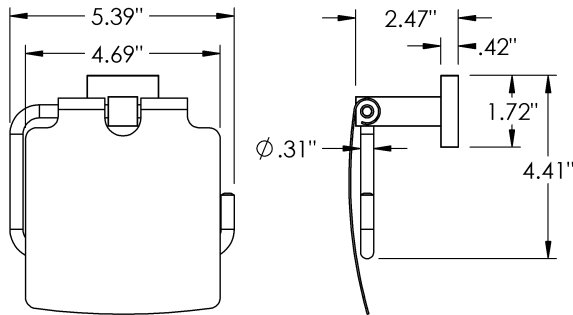

Product Type

Single

Material

Brass

Product Style

Hooded | Ring

Bora - Toilet Paper Holder

MECHANICAL DATA