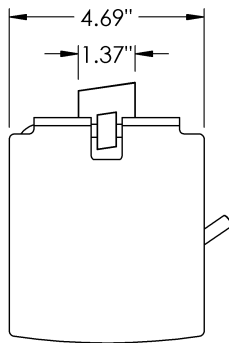

Product Type

Single

Material

Brass

Product Style

Hooded | Ring

Chi - Toilet Paper Holder

MECHANICAL DATA