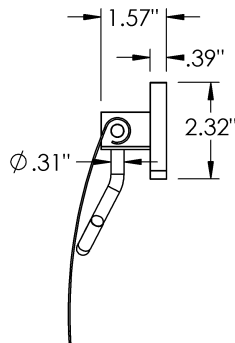

Product Type

Single

Material

Brass

Product Style

Hooded | Ring

Chi - Toilet Paper Holder

MECHANICAL DATA