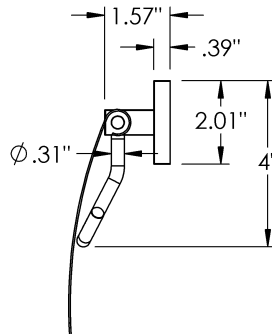

Product Type

Single

Material

Brass

Product Style

Hooded | Ring

Edo - Toilet Paper Holder

MECHANICAL DATA

INSTALLATION

Includes stainless steel screws to install into adequate structural blocking

HARDWARE

Quantity : 2

Quantity : 2

Quantity : 1

PRODUCT FAMILY