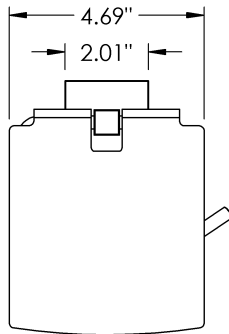

Product Type

Single

Material

Brass

Product Style

Hooded | Ring

Edo - Toilet Paper Holder

MECHANICAL DATA