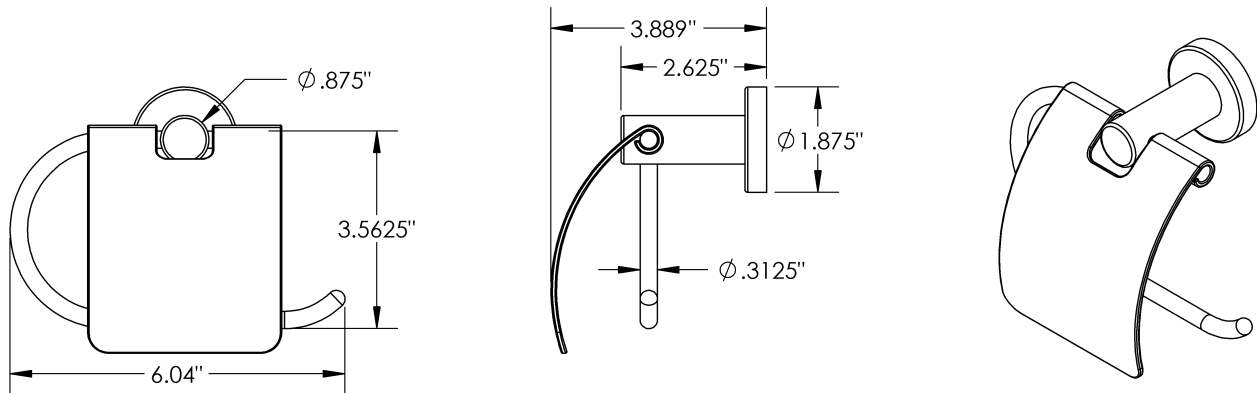

Product Type	Material	Product Style
Single	Metal	Hooded Ring

Gasa - Toilet Paper Holder

MECHANICAL DATA

INSTALLATION

Includes stainless steel screws to install into adequate structural blocking

HARDWARE

Quantity : 2