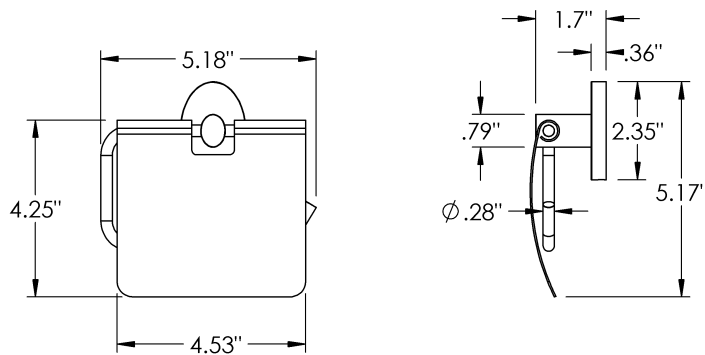

Product Type	Material	Product Style
Single	Brass	Hooded

Haa - Toilet Paper Holder

MECHANICAL DATA

INSTALLATION

Includes stainless steel screws to install into adequate structural blocking

HARDWARE

Quantity : 2