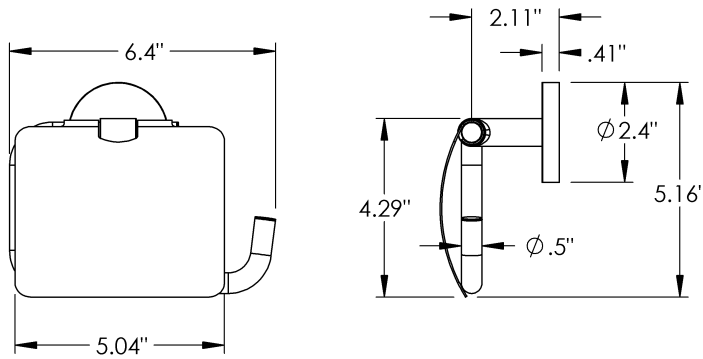

Product Type

Single

Material

Brass

Product Style

Hooded | Ring

Hale - Toilet Paper Holder

MECHANICAL DATA