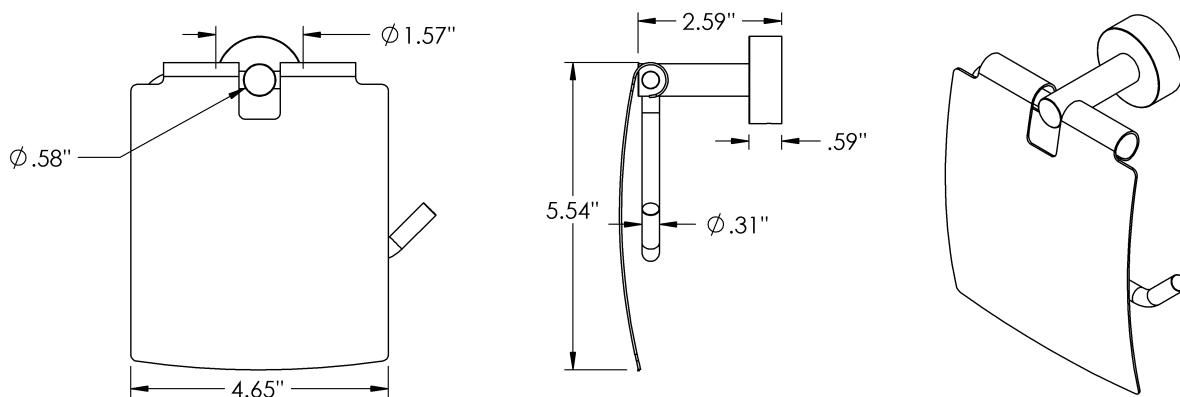

Product Type	Material	Product Style
Single	Brass	Hooded

Hydra - Toilet Paper Holder

MECHANICAL DATA

INSTALLATION

Includes stainless steel screws to install into adequate structural blocking

HARDWARE

Quantity : 2