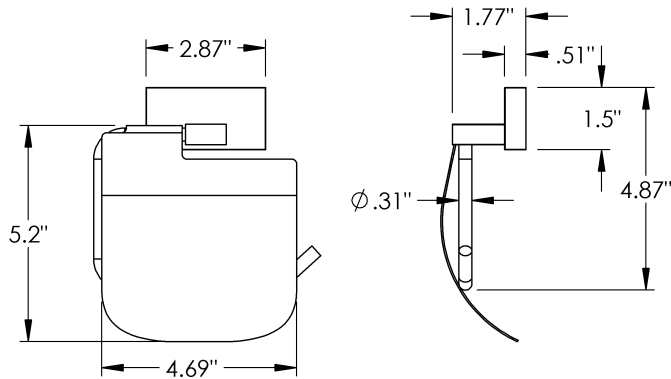

Product Type	Material	Product Style
Single	Brass	Hooded

MECHANICAL DATA

INSTALLATION

Includes stainless steel screws to install into adequate structural blocking

HARDWARE

Quantity : 2

Quantity : 2

Quantity : 1