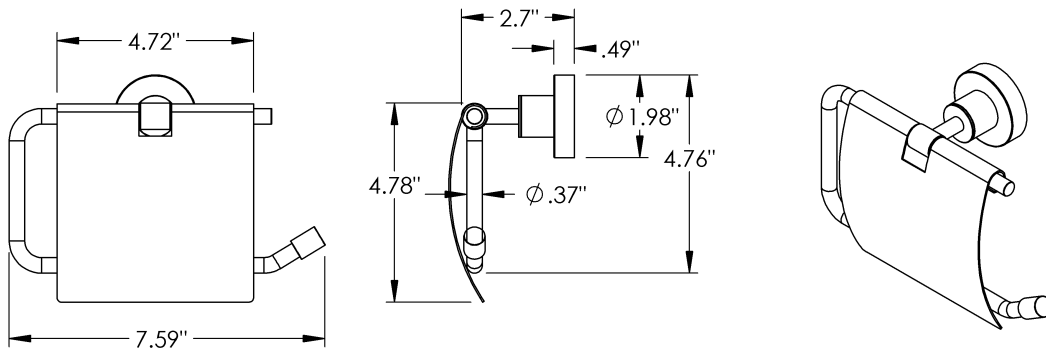

Product Type

Single

Material

Stainless Steel

Product Style

Hooded

Nara - Toilet Paper Holder

MECHANICAL DATA

INSTALLATION

Includes stainless steel screws to install into adequate structural blocking

HARDWARE

Quantity : 2

Quantity : 2

Quantity : 1

PRODUCT FAMILY