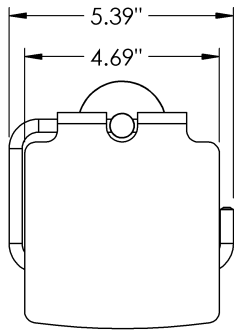

Product Type

Single

Material

Brass

Product Style

Hooded | Ring

Nikko - Toilet Paper Holder

MECHANICAL DATA