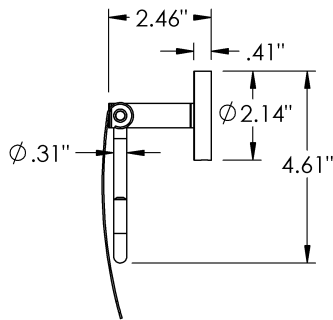

Product Type

Single

Material

Brass

Product Style

Hooded | Ring

Nikko - Toilet Paper Holder

MECHANICAL DATA

INSTALLATION

Includes stainless steel screws to install into adequate structural blocking

HARDWARE

Quantity : 2

Quantity : 2

Quantity : 1

PRODUCT FAMILY