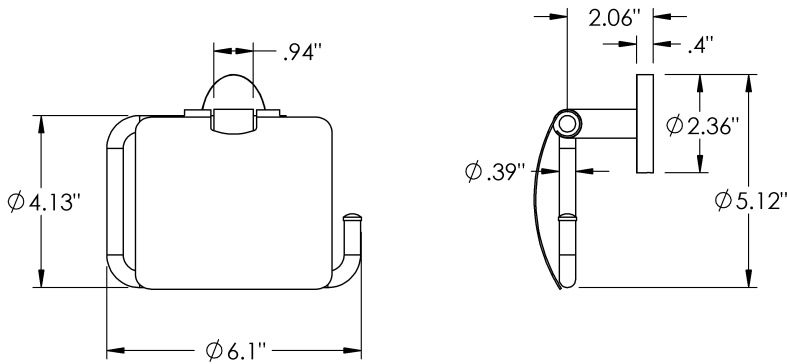

Product Type

Single

Material

Brass

Product Style

Hooded | Ring

Nubra - Toilet Paper Holder

MECHANICAL DATA

INSTALLATION

Includes stainless steel screws to install into adequate structural blocking

HARDWARE

Quantity : 2

Quantity : 2

Quantity : 1

PRODUCT FAMILY