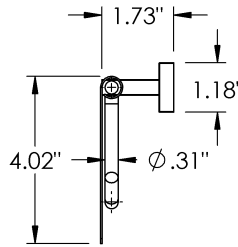

Single

Material

Brass

Product Style

Hooded

Petra - Toilet Paper Holder

MECHANICAL DATA

INSTALLATION

Includes stainless steel screws to install into adequate structural blocking

HARDWARE

Quantity : 2

Quantity : 2

Quantity : 1

PRODUCT FAMILY