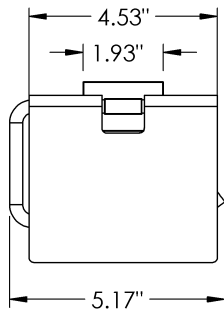

Single

Material

Brass

Product Style

Hooded

Petra - Toilet Paper Holder

MECHANICAL DATA

INSTALLATION