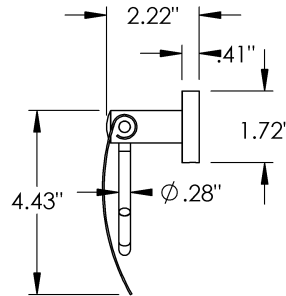

Single

Material

Brass

Product Style

Hooded | Ring

Sento - Toilet Paper Holder

MECHANICAL DATA

INSTALLATION

Includes stainless steel screws to install into adequate structural blocking

HARDWARE

Quantity : 2

Quantity : 2

Quantity : 1

PRODUCT FAMILY