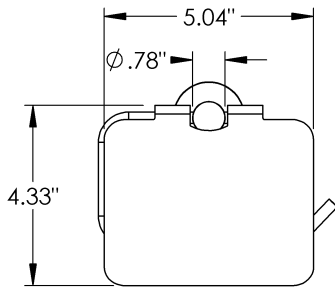

Single

Material

Brass

Product Style

Hooded | Ring

Sento - Toilet Paper Holder

MECHANICAL DATA

INSTALLATION