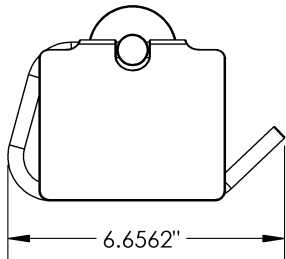

Product Type

Single

Material

Metal

Product Style

Hooded | Ring

MECHANICAL DATA

INSTALLATION