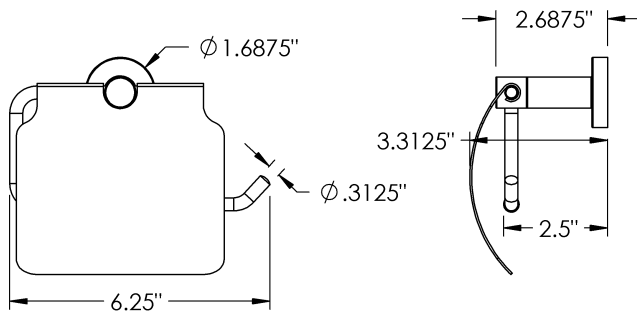

Product Type	Material	Product Style
Single	Metal	Hooded Ring

MECHANICAL DATA

INSTALLATION

Includes stainless steel screws to install into adequate structural blocking

HARDWARE

Quantity : 2

Quantity : 2

Quantity : 1