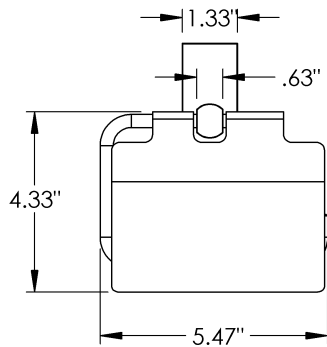

Product Type	Material	Product Style
Single	Brass	Hooded Ring

Vega - Toilet Paper Holder

MECHANICAL DATA

INSTALLATION

Includes stainless steel screws to install into adequate structural blocking

HARDWARE

Quantity : 2