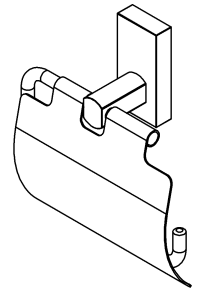

Product Type	Material	Product Style
Single	Brass	Hooded Ring

Vega - Toilet Paper Holder

MECHANICAL DATA

INSTALLATION

Includes stainless steel screws to install into adequate structural blocking

HARDWARE

Quantity : 2