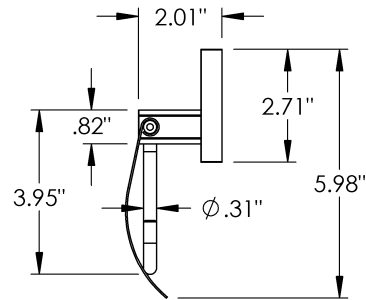

Product Type	Material	Product Style
Single	Brass	Hooded Ring

Vega - Toilet Paper Holder

MECHANICAL DATA

INSTALLATION

Includes stainless steel screws to install into adequate structural blocking

HARDWARE

Quantity : 2