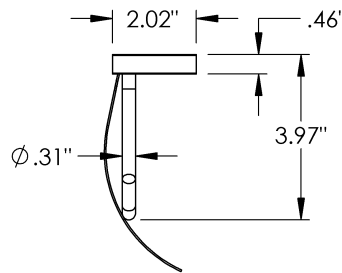

Product Type	Material	Product Style
Single	Brass	Hooded

MECHANICAL DATA

Yoto - Toilet Paper Holder

INSTALLATION

Includes stainless steel screws to install into adequate structural blocking

HARDWARE

Quantity : 2