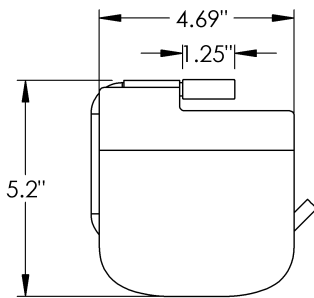

Product Type	Material	Product Style
Single	Brass	Hooded

MECHANICAL DATA

Yoto - Toilet Paper Holder

INSTALLATION

Includes stainless steel screws to install into adequate structural blocking

HARDWARE

Quantity : 2