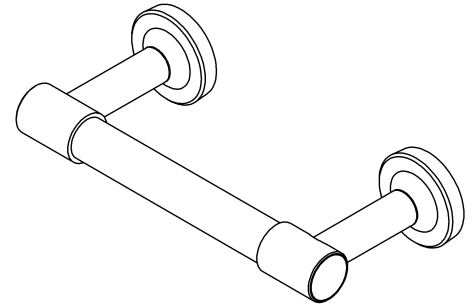

Single

Material

Metal

Product Style

Pivoted | Arm

Aater - Toilet Paper Holder

MECHANICAL DATA

INSTALLATION

Includes stainless steel screws to install into adequate structural blocking

HARDWARE

Quantity : 4

Quantity : 4

Quantity : 1

PRODUCT FAMILY