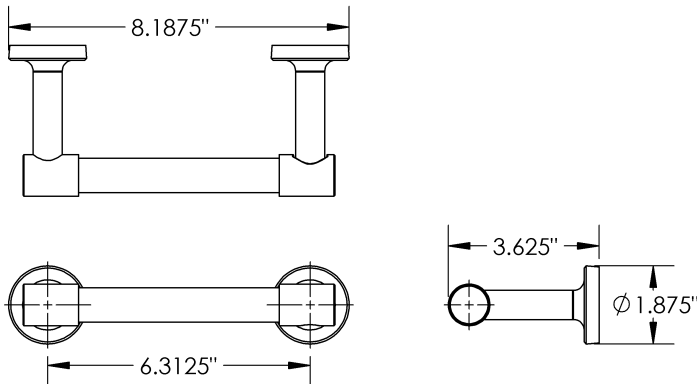

Single

Material

Metal

Product Style

Pivoted | Arm

Aater - Toilet Paper Holder

MECHANICAL DATA

INSTALLATION

Includes stainless steel screws to install into adequate structural blocking

HARDWARE

Quantity : 4

Quantity : 4

Quantity : 1

PRODUCT FAMILY