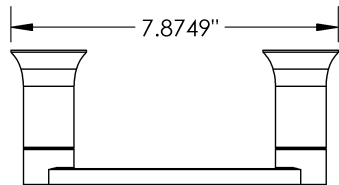

Single

Material

Zinc Alloy

Product Style

Pivoted

MECHANICAL DATA

Argos - Toilet Paper Holder

INSTALLATION