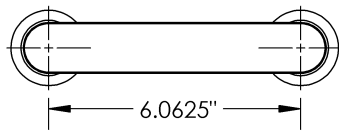

Single

Material

Zinc Alloy

Product Style

Pivoted

MECHANICAL DATA

Argos - Toilet Paper Holder

INSTALLATION

Includes stainless steel screws to install into adequate structural blocking

HARDWARE

Quantity : 4

Quantity : 4

Quantity : 1

PRODUCT FAMILY