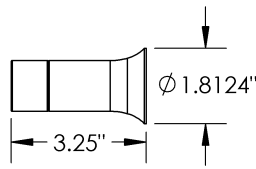

Single

Material

Zinc Alloy

Product Style

Pivoted

MECHANICAL DATA

Argos - Toilet Paper Holder

INSTALLATION